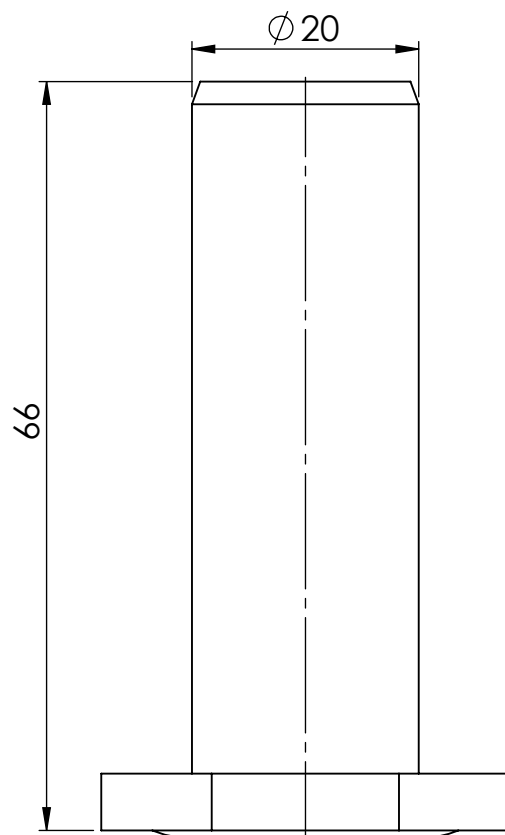

HACO part no. 3040005H

Pin $\varnothing 20 \times 66$ HACO suitable for Ratcliff